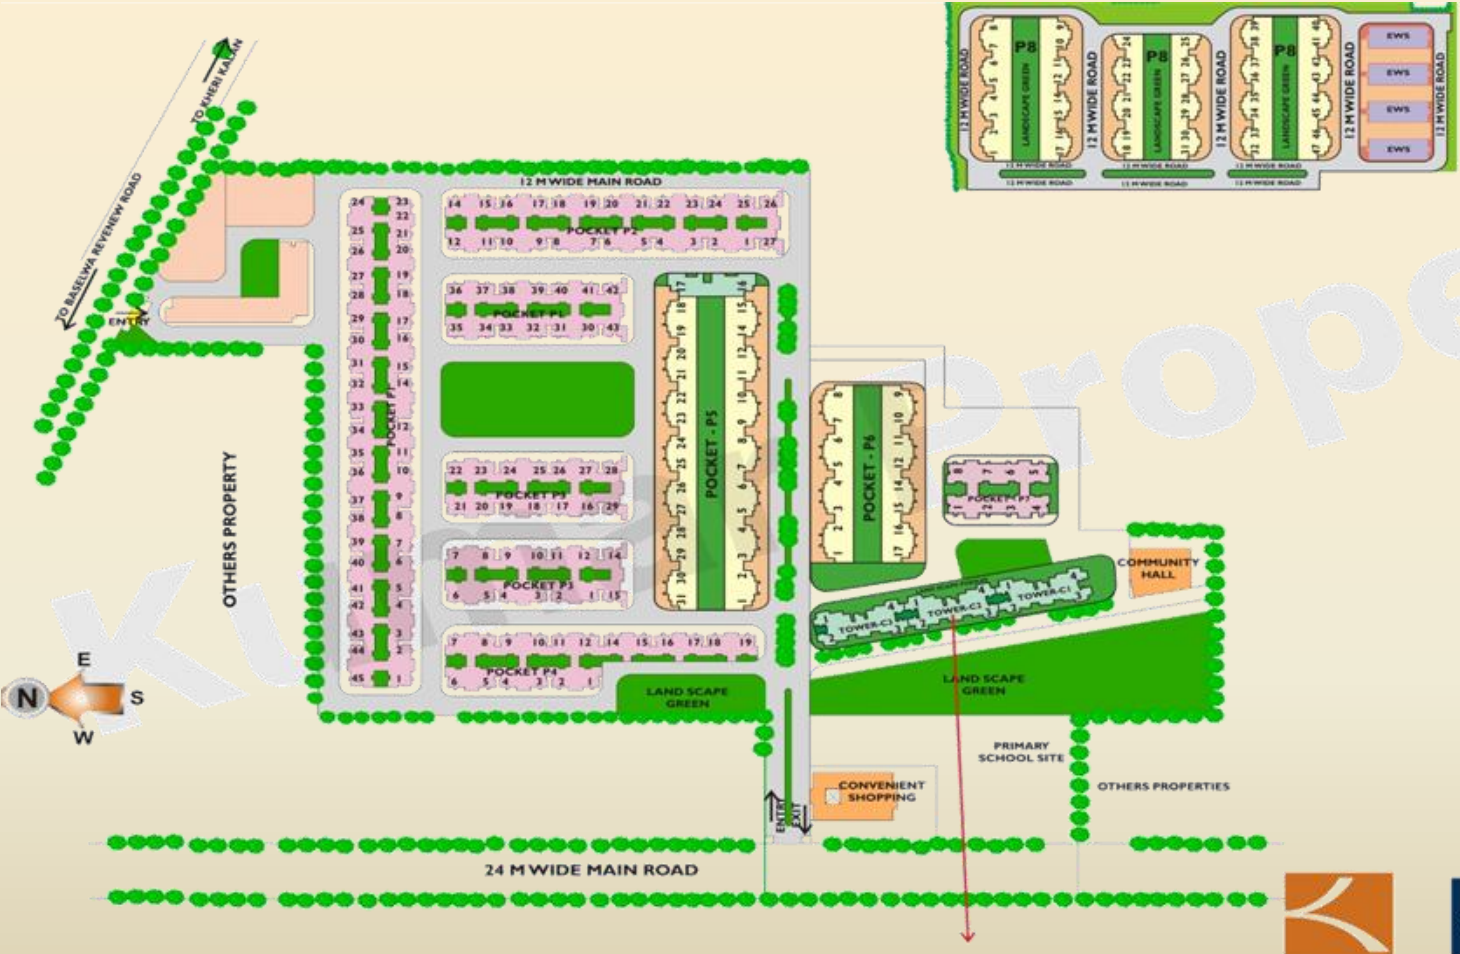

Site Plan | SRS Pearl Heights