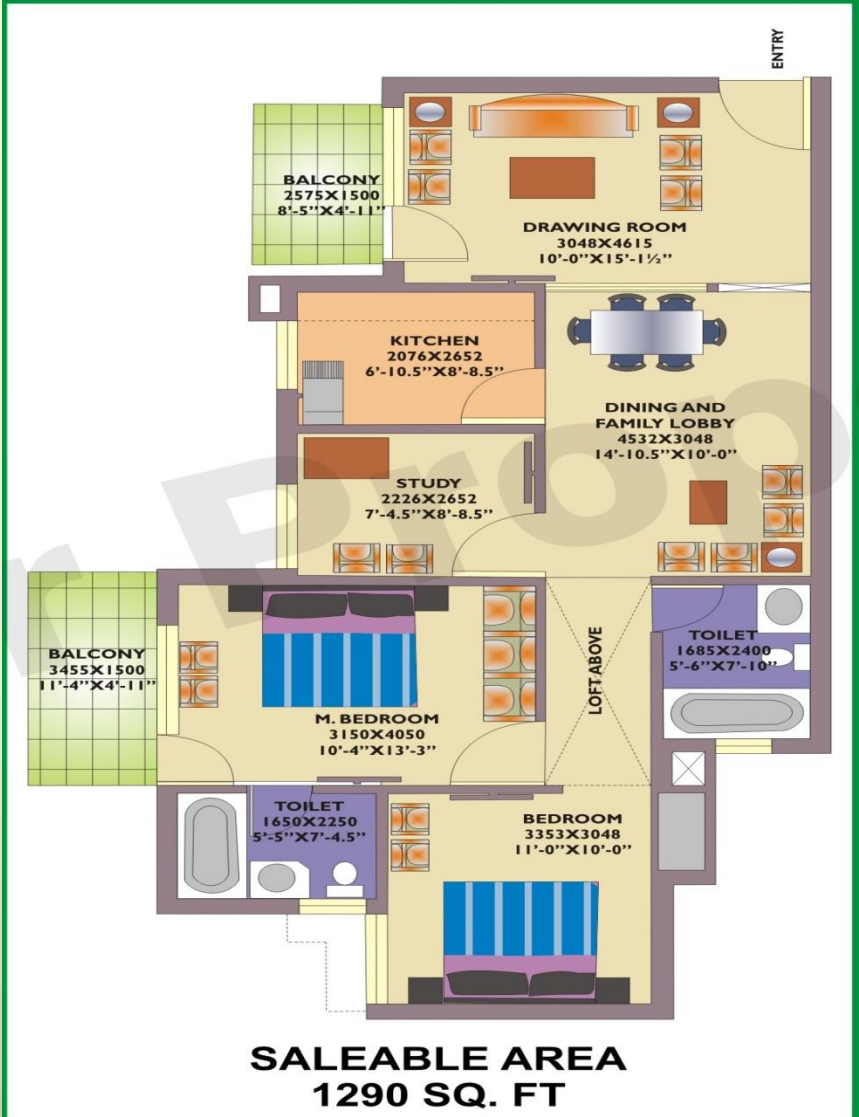

Location | SRS Pearl Heights

APPROX.
(Map not to scale)

Site Plan | SRS Pearl Heights

The Map is a graphical representation of the actual Map and is created for information purpose only. As nothing is static and keeps changing therefore we cannot guarantee the validity of information shown here. Hence, it is requested

Unit Plan | 1290 Sq. Ft.

Thank you 😊

SCO 97, Sector-16, Faridabad

0129 – 4160501/601/701

www.kumarproperties.in