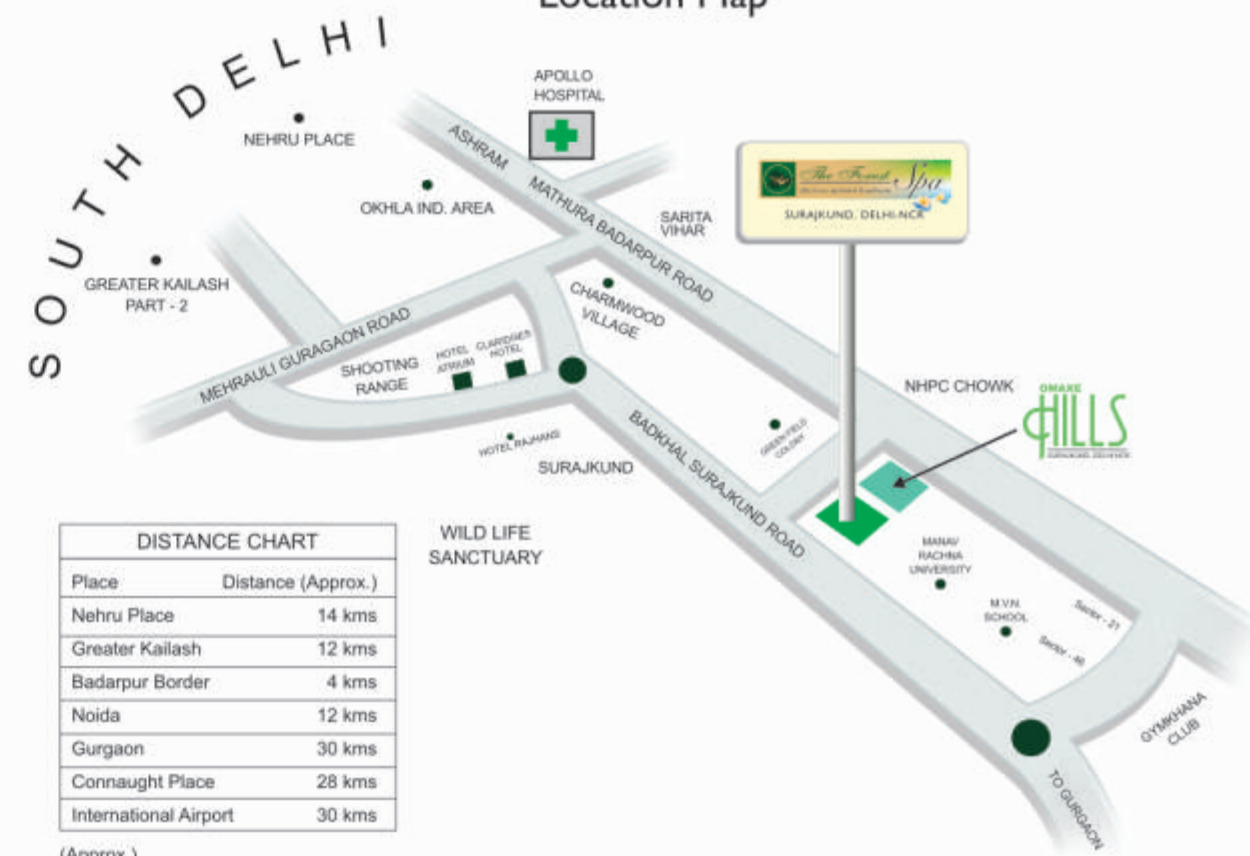

Location Map

Map not to scale